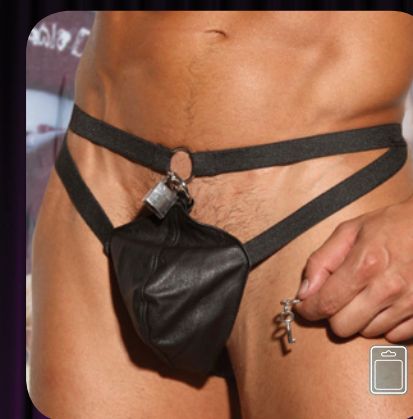

Leather Thong
24-606XO One Size